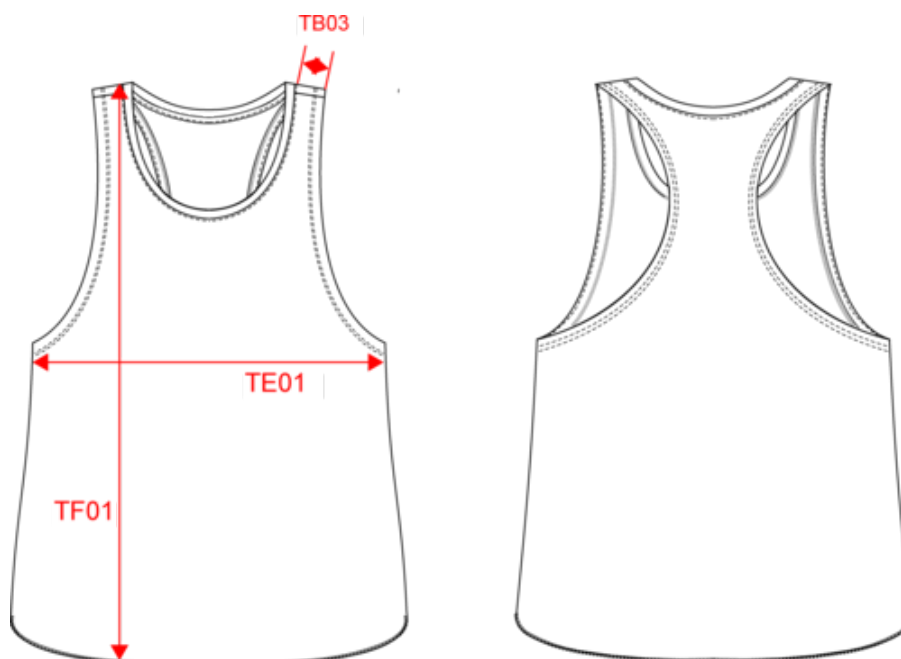

# PROACT.®

PA4009

Top de desporto

Dimensão

Measurements in cm	XS	S	M	L	XL
TB03 - Shoulder length (binding included)	3.50	3.50	4.00	4.00	4.50
TE01 - 1/2 chest width at 1.5cm below armhole	40.00	43.00	46.00	49.00	52.00
TF01 - Total height from HSP	60.00	62.00	64.00	66.00	68.00