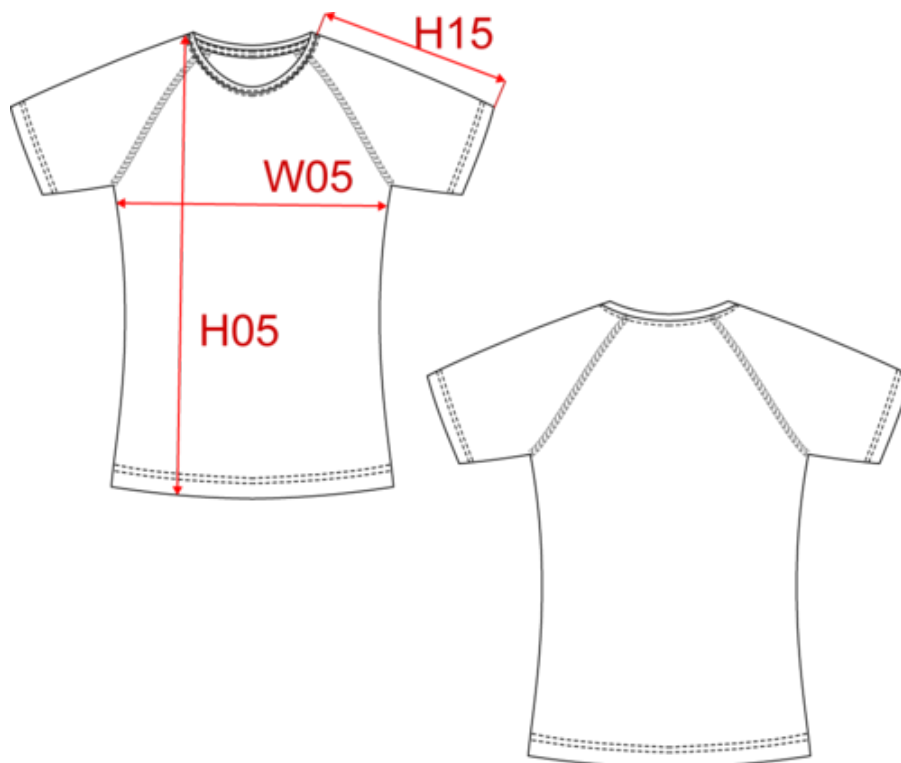

# PROACT.®

PA4013

T-shirt de desporto de senhora de material reciclado com decote redondo

Dimensão

Measurements in cm	XS	S	M	L	XL	XXL
TE01 - 1/2 chest width at 1.5cm below armhole	42.00	45.00	48.00	51.00	54.00	57.00
TF03 - Front total height from HSP	62.50	64.50	66.50	68.50	70.50	72.50
TG09 - Raglan short sleeve length	26.00	27.75	29.50	31.25	33.00	34.75