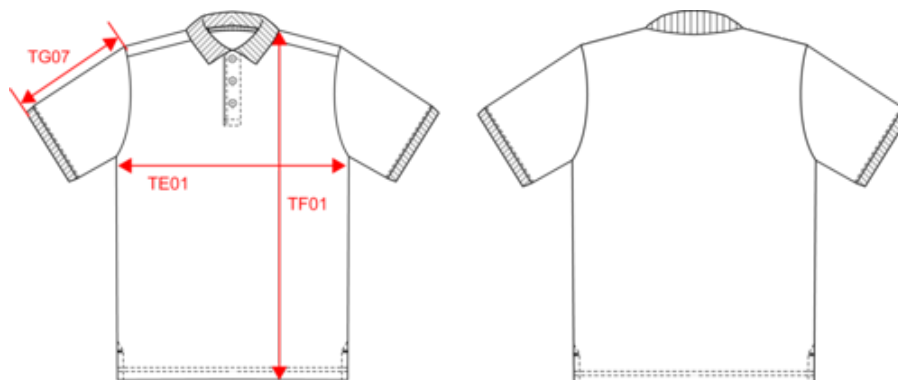

### Dimensão

Measurements in cm	XS	S	M	L	XL	XXL	3XL
TE01 - 1/2 chest width at 1.5cm below armhole	47.00	50.00	53.00	56.00	59.00	62.00	65.00
TF01 - Total height from HSP	68.00	70.00	72.00	74.00	76.00	78.00	80.00
TG07 - Short sleeve length	21.00	21.75	22.50	23.25	24.00	24.75	25.50