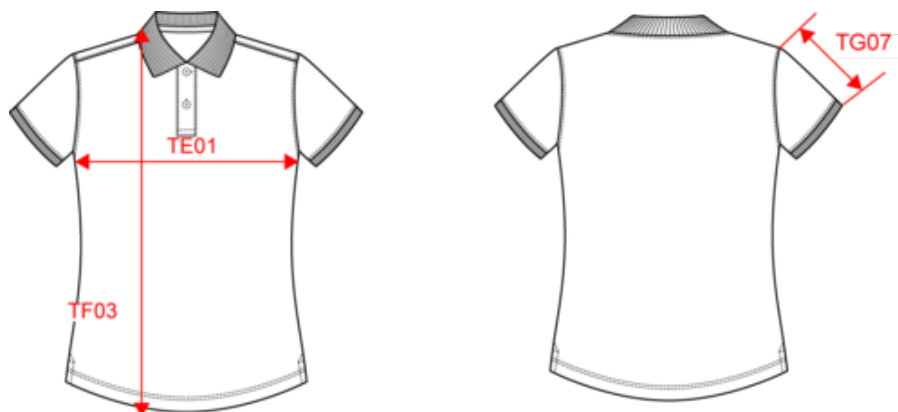

### Dimensão

Measurements in cm	XS	S	M	L	XL	XXL	3XL
TG07 - Short sleeve length	15.00	15.75	16.50	17.25	18.00	18.75	19.50

WK275