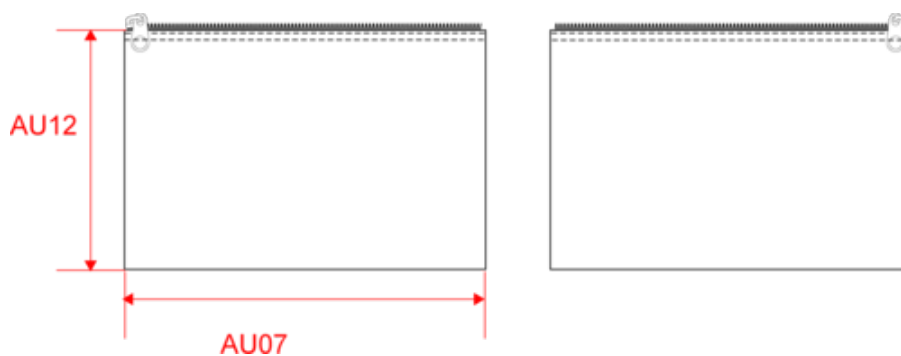

KI0722

Bolsa em algodão canvas – modelo grande

Dimensão

Measurements in cm	One Size
AU07 - Total width	28.00
AU12 - Total height	20.00

KI0722

Bolsa em algodão canvas – modelo grande

Informações das cores

Black

Natural

RVB : 229,227,215
Pantone C : 7534C
Pantone TCX : 12-0404TCX

Fluorescent Yellow

RVB :
Pantone C : - / Black
Pantone TCX : - / 19-4004TCX

Logistic:  20  300

Sizes	Width (cm)	Height (cm)	Length (cm)	Net weight (kg)	Gross weight (kg)	Pieces/Box	Pieces/Bundle
One Size	30.00	40.00	46.00	0.00000	0.00000	300	0