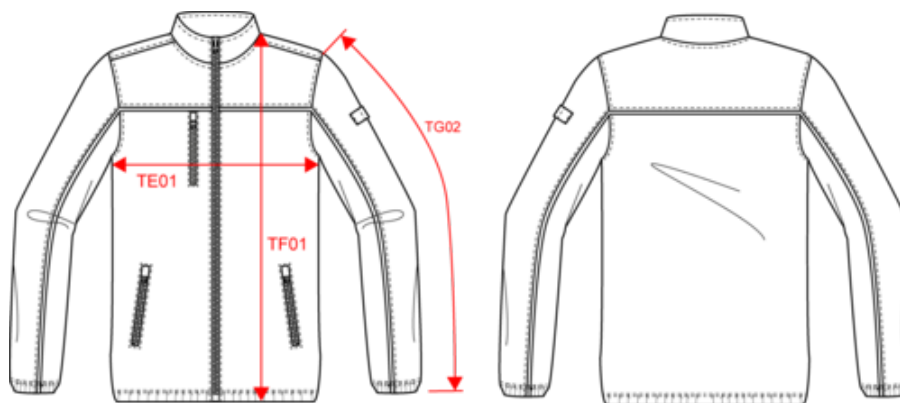

Black / Red

Black / Yellow

Navy / Dark Grey

Navy / Royal Blue

WK904

Casaco polar bicolor eco-responsável unissexo

Dimensão

Measurements in cm	XS	S	M	L	XL	XXL	3XL	4XL	5XL
TE01 - 1/2 chest width at 1.5cm below armhole	50.00	53.00	56.00	59.00	62.00	65.00	68.00	71.00	74.00
TF01 - Total height from HSP	67.00	69.00	71.00	73.00	75.00	77.00	79.00	81.00	83.00
TG02 - Long sleeve length	65.00	66.00	67.00	68.00	69.00	70.00	71.00	72.00	73.00